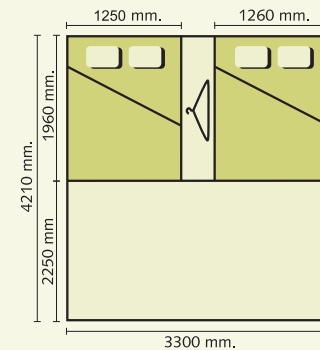

Disfruta de la ligereza del KENYA para escapar de la rutina. Siempre que lo desees. Donde tu quieras. Integrado y sencillo, dispone de un fácil sistema de montaje que te sorprenderá. Descubrirás lo maravilloso que es este mundo.