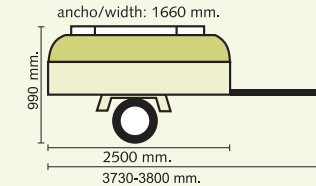

Imagina un lugar dónde acampar, en el que puedes conducir con libertad y total estabilidad. Imagina que puedes acampar en segundos y sin clavar piquetas. Disfruta de un agradable espacio interior aislado del suelo.

Imagine all the people's faces when you arrive, unhook, open the lid and climb inside the 4/6 berth Montana. So quick, so easy and no pegging, perfect for over night stops and long lazy times in the sun.

M.M.A./ Max. Gross weight	345/450
Tara / Ex-works weight	270 kg.
Ruedas / Wheels	5-00-10
Freno inercia /Inertia brake	OPT.
Arcones / Storage lockers	INC.
Portaequipajes / Roof rack	INC.
Sop. rueda rec. / Spare w. carrier	INC.
Pata retráctil / Corner steadies	INC.
Avancé / Awning	OPT.
Mesa / Table	OPT.
Rueda jockey / Jockey wheel	INC.
Toldo playero /Sun canopy	OPT.