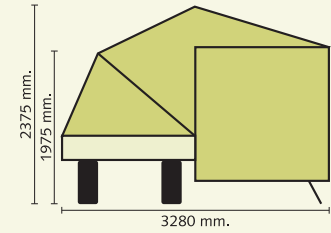

Imagina un lugar dónde acampar, en el que puedes conducir con libertad y total estabilidad. Imagina que puedes acampar en segundos y sin clavar piquetas. Disfruta de un agradable espacio interior aislado del suelo.

Imagine all the people's faces when you arrive, unhook, open the lid and climb inside the 4/6 berth Montana. So quick, so easy and no pegging, perfect for over night stops and long lazy times in the sun.

M.M.A./ Max. Gross weight	345/450
Tara / Ex-works weight	270 kg.
Ruedas / Wheels	5-00-10
Freno inercia /Inertia brake	OPT.
Arcones / Storage lockers	INC.
Portaequipajes / Roof rack	INC.
Sop. rueda rec. / Spare w. carrier	INC.
Pata retráctil / Corner steadies	INC.
Avancé / Awning	OPT.
Mesa / Table	OPT.
Rueda jockey / Jockey wheel	INC.
Toldo playero /Sun canopy	OPT.