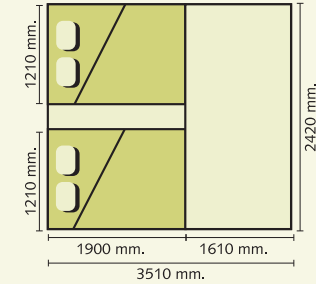

Imagina un lugar dónde acampar, en el que puedes conducir con libertad y total estabilidad. Imagina que puedes acampar en segundos y sin clavar piquetas. Disfruta de un agradable espacio interior aislado del suelo.

Imagine all the people's faces when you arrive, unhook, open the lid and climb inside the 4/6 berth Montana. So quick, so easy and no pegging, perfect for over night stops and long lazy times in the sun.

M.M.A./ Max. Gross weight	345/450
Tara / Ex-works weight	270 kg.
Ruedas / Wheels	5-00-10
Freno inercia /Inertia brake	OPT.
Arcones / Storage lockers	INC.
Portaequipajes / Roof rack	INC.
Sop. rueda rec. / Spare w. carrier	INC.
Pata retráctil / Corner steadies	INC.
Avancé / Awning	OPT.
Mesa / Table	OPT.
Rueda jockey / Jockey wheel	INC.
Toldo playero /Sun canopy	OPT.