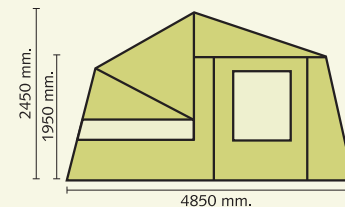

Disfruta de la ligereza del KENYA para escapar de la rutina. Siempre que lo desees. Donde tu quieras. Integrado y sencillo, dispone de un fácil sistema de montaje que te sorprenderá. Descubrirás lo maravilloso que es este mundo.