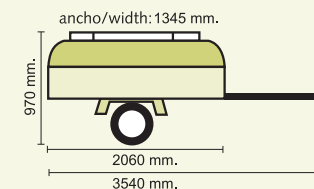

Disfruta de la ligereza del KENYA para escapar de la rutina. Siempre que lo desees. Donde tu quieras. Integrado y sencillo, dispone de un fácil sistema de montaje que te sorprenderá. Descubrirás lo maravilloso que es este mundo.